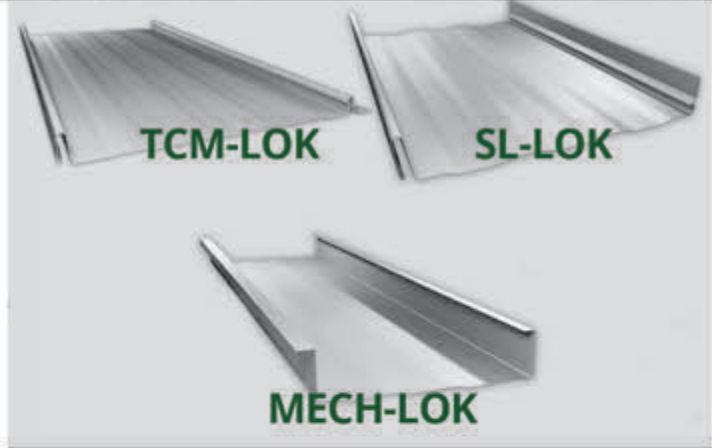

Offering these colors for our TCM-LOK, SL-LOK, SS-LOK, and MECH-LOK panels in 24 GA

Why TCM?

We offer the very best product, at the best prices, with timely service with pick-up or delivery. Let us help you with your project.

- ✓ Color Choices
- ✓ Product Approvals
- ✓ CAD Services
- ✓ Trims
- ✓ Accessories
- ✓ Solid Warranty

Need Financing? We can help!

Our Experience

In working with Tri County Metals, both our Customer Service Representatives and Outside Sales Representatives have the experience to help you put together a comprehensive metal roofing package.

Selecting your new metal roof
IS AS EASY AS 1-2-3!

LET'S PUT AN ESTIMATE TOGETHER

877-766-3309