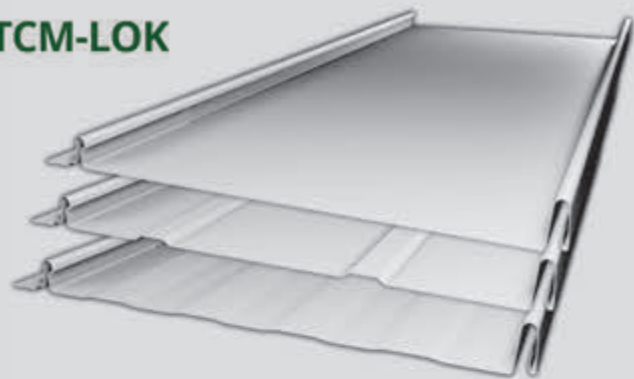

TCM-LOK

Our Experience

In working with Tri County Metals, both our Customer Service Representatives and Outside Sales Representatives have the experience to help you put together a comprehensive metal roofing package.

*Selecting your new metal roof
IS AS EASY AS 1-2-3!*

LET'S PUT AN ESTIMATE TOGETHER

877-766-3309